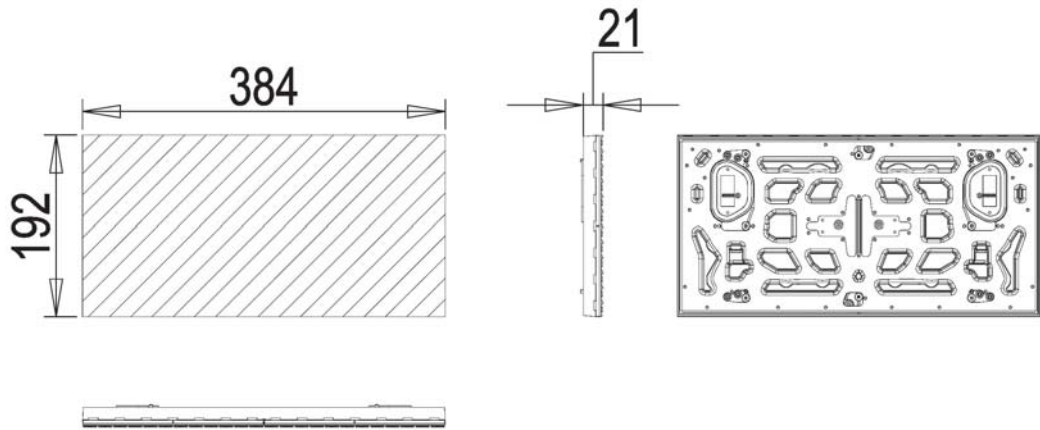

digILED ITe SERIES SMD LED - Module Information

digILED ITe LED Tile