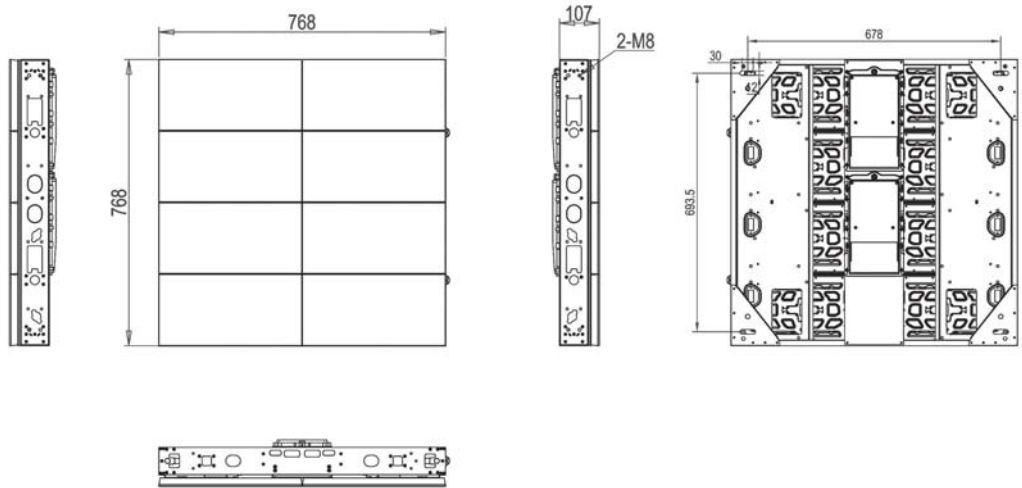

digILED ITe FRONT SERVICE/ ACCESS MODULE