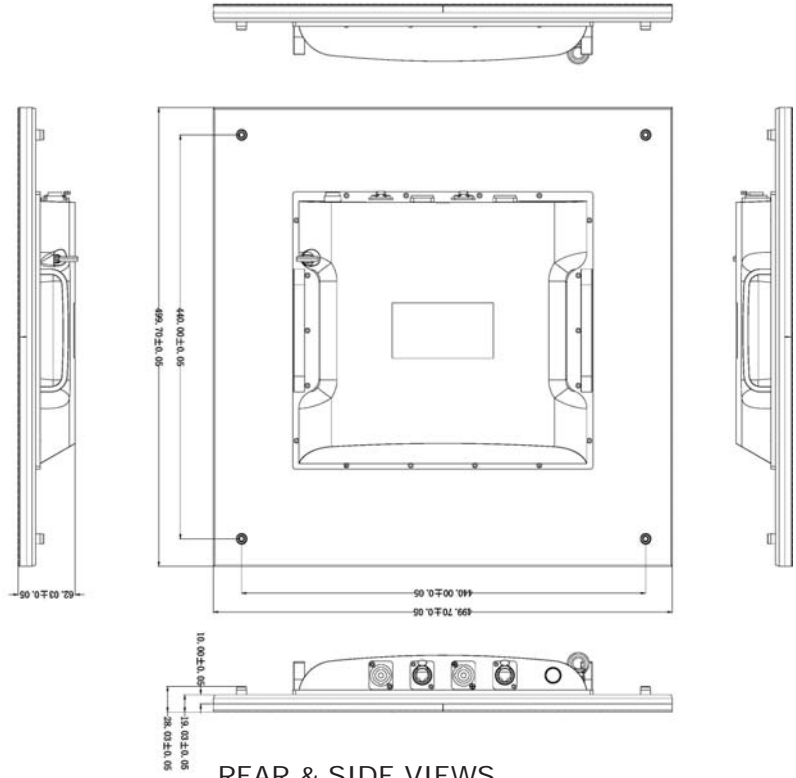

MODULE SPECIFICATIONS - digiLED NX7 dancefloor

		NX7
LEDS		
LEDs Per Pixel		1R1G1B
Red Wavelength (Dominant)	nm	620
Green Wavelength (Dominant)	nm	520
Blue Wavelength (Dominant)	nm	465
PIXELS		
Pixel Configuration		SMD 3-in-1
LED Face Colour		Black body
LEDs Per Area	LED/module	12,288
Physical Pixel Pitch	mm	7.8
Physical Pixel Resolution (Width)	pixels/module	64
Physical Pixel Resolution (Height)	pixels/module	64
Physical Pixel Resolution (Total)	pixels/module	4,096
Physical Pixels Per Area	pixels/m2	16,634
MODULE		
Standard Active Module Width	mm	500
Standard Active Module Height	mm	500
Standard Active Module Area	m2	0.25
Module Depth	mm	60
Module Weight	kg	10.5
LED Tile Width	mm	250
LED Tile Height	mm	250
Viewing Angle - Horizontal	degrees	140
Viewing Angle - Vertical	degrees	140
Ingress Protection	(Front)	IP54
Ingress Protection	(Back)	IP54
Surface Finish		Aluminium
LED Fixings		Front or rear access
Storage Temperature Range	degree C	-10 to +40
Operating Temperature Range	degree C	-10 to +40
Operating Humidity Range	%	10 to 90 Non-condensing
COLOUR		
Processing Depth colours		12bit
Refresh Rate	Hz	> 1,000
LED Driven Scanning		1/4
BRIGHTNESS		
Brightness (Before Calibration)	nits	> 3,000
Brightness Control		Auto/Manual
Contrast ratio		N/A
POWER		
Input Voltage	VAC	100-240
Input Power (Average)	watts/m2	320
Input Power (Maximum)	watts/m2	480
OTHER		
Lifespan	hours	>100,000
Computer System Type		PC Win7, Vista, XP
Video Input		DVI, HDMI
Connection Method		HSYV
Connectors		RJ45
Control System		NovaStar
Certification		CE Class A, (TUV), FCC

All specifications are correct at time of print, however they are liable to change and should be confirmed at point of order

digiLED NX7 dancefloor

FRONT

REAR & SIDE VIEWS